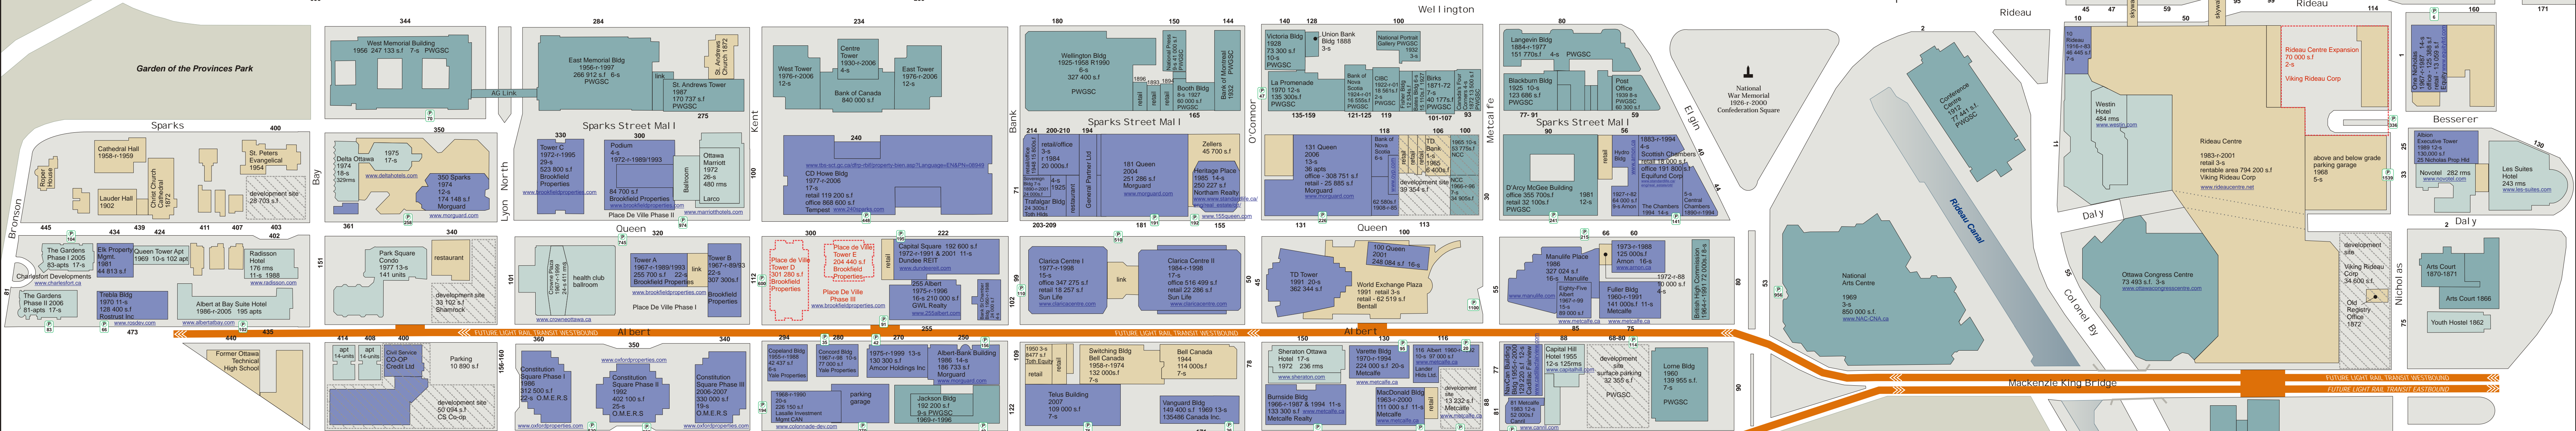

www.thealtusgroup.com

City of Ottawa Central Business District 2006

City of Gatineau Central Business District

Legend:

- Government
- Private
- Hotel & Apartment
- Retail & Other
- Development Site
- Proposed Building

Sir Wilfred Laurier Bldg: property name 1965-r-2001; original construct-1965 / refurbished-2001 278 600 s.f.; above grade rentable area: square feet 13:; thirteen stories
 Et Ad: property owner 340; address 13:; parking for 165
 www.sirwilfred.com; Website address