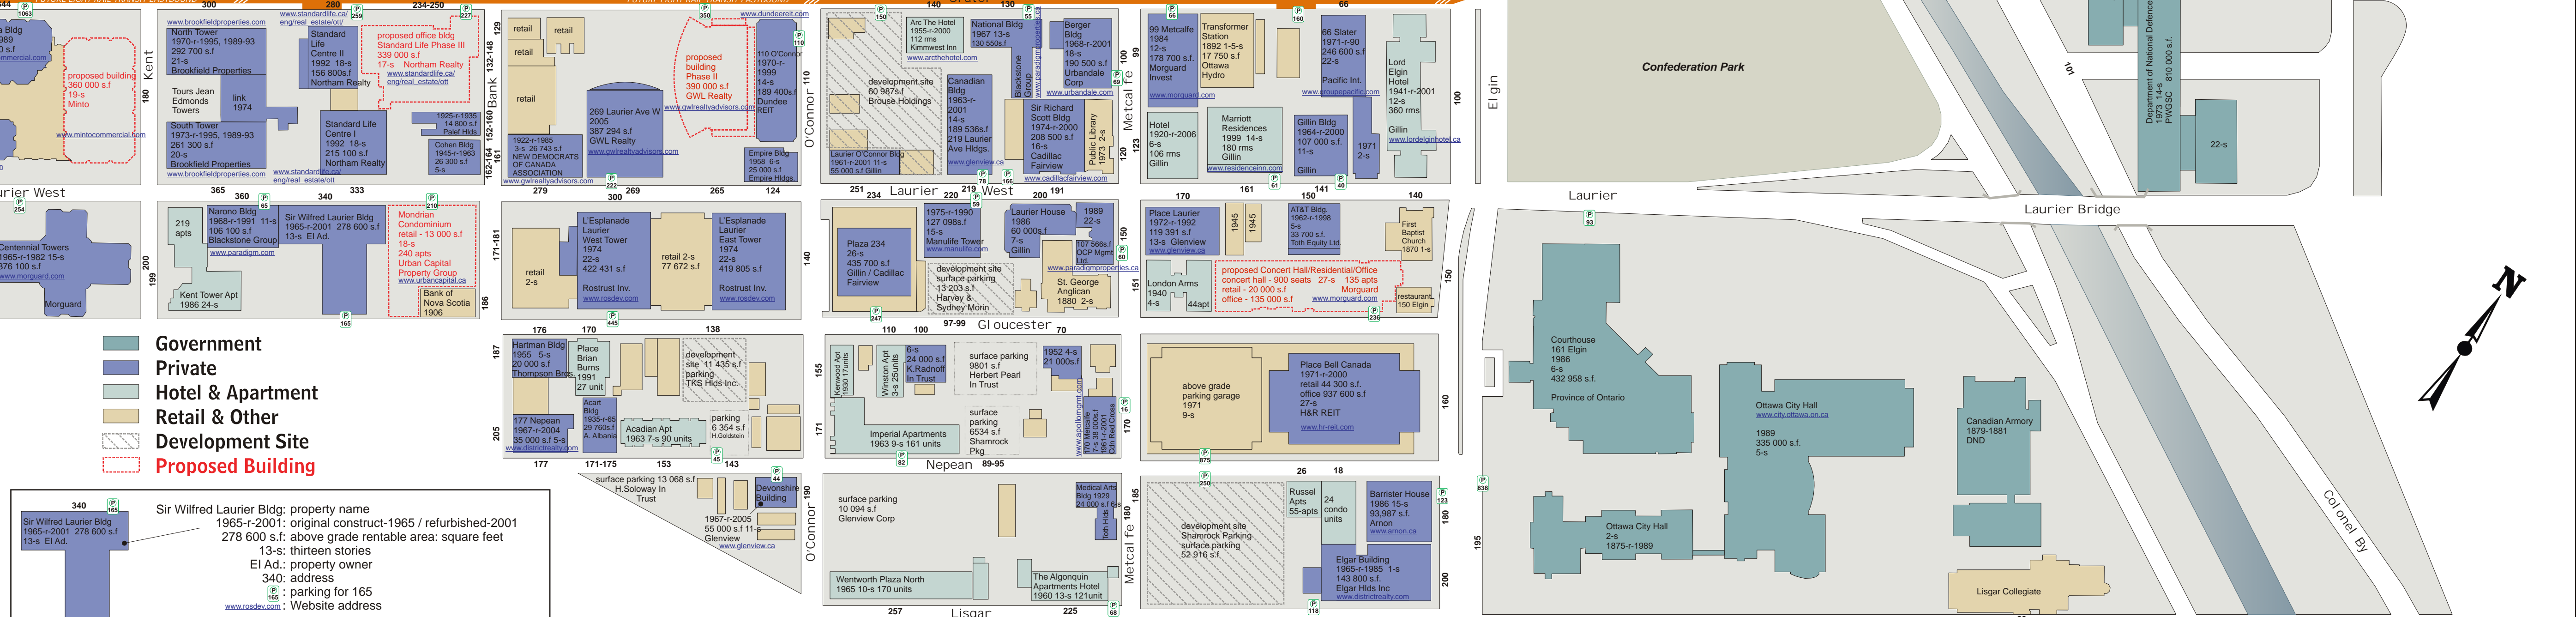

www.thealtusgroup.com

City of Ottawa Central Business District 2006

City of Gatineau Central Business District

Legend:

- Government
- Private
- Hotel & Apartment
- Retail & Other
- Development Site
- Proposed Building

Sir Wilfred Laurier Bldg: property name 1965-r-2001; original construct-1965 / refurbished-2001 278 600 s.f.; above grade rentable area: square feet 13:; thirteen stories
 Et Ad: property owner 340; address 13:; parking for 165
 www.sirwilfred.com; Website address