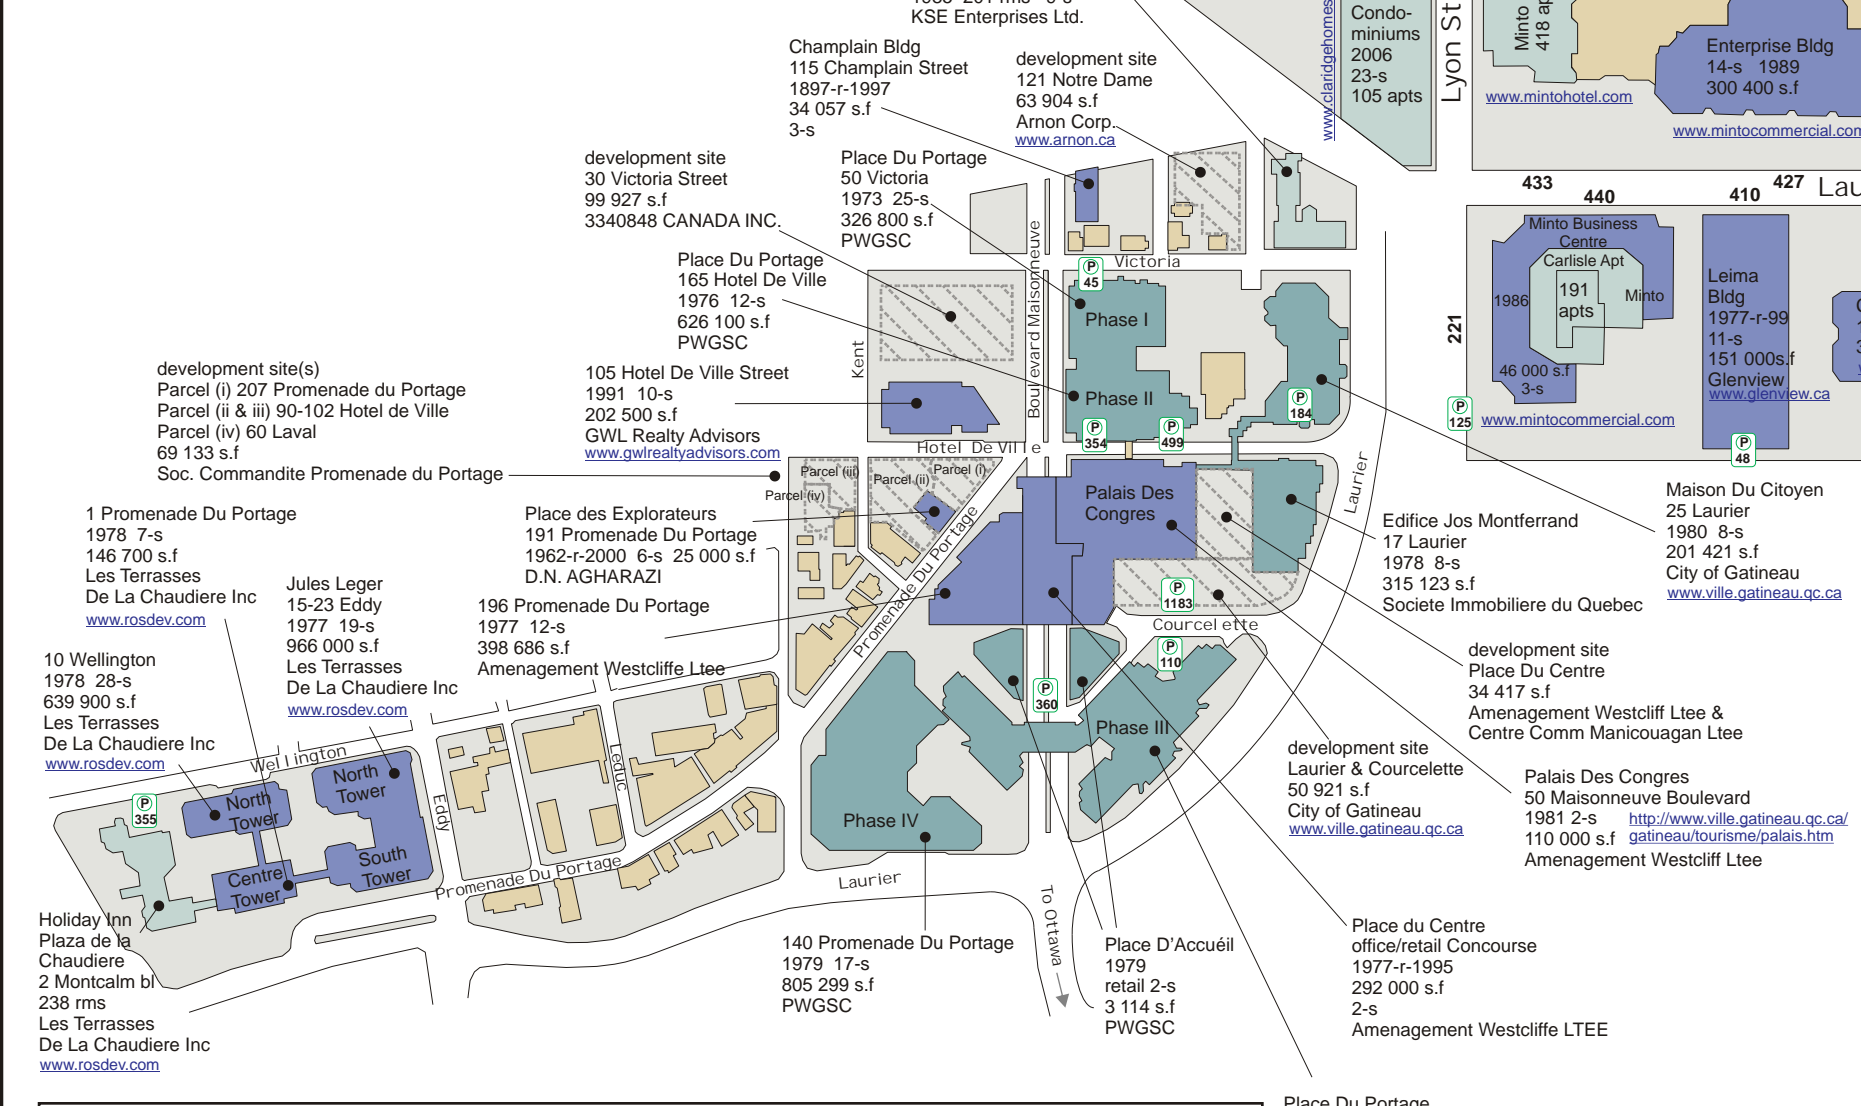

www.thealtusgroup.com

City of Ottawa Central Business District 2006

City of Gatineau Central Business District

Legend:

- Government
- Private
- Hotel & Apartment
- Retail & Other
- Development Site
- Proposed Building

Sir Wilfred Laurier Bldg: property name 1965-r-2001; original construct-1965 / refurbished-2001 278 600 s.f.; above grade rentable area: square feet 13:; thirteen stories
 Et Ad: property owner 340; address 13:; parking for 165
 www.sirwilfred.com; Website address